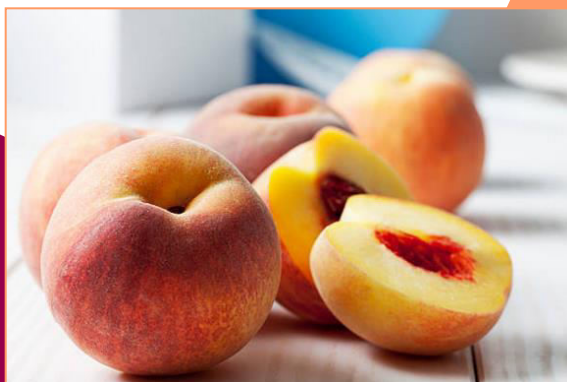

EXPRESSIONS AROMATIQUES

zours flavourly